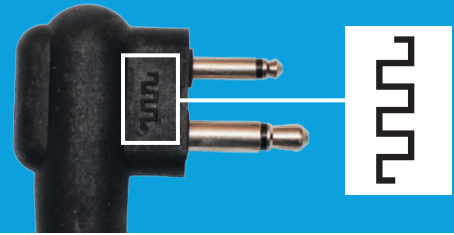

OPTIMIZED FOR DIGITAL

Make sure to only use Motorola audio accessories with this digital symbol, it indicates these accessories have been optimized for performance in both digital and analog mode. All accessories with this symbol have been certified and approved for CP200d™ portable radios.

EARPIECES AND SURVEILLANCE ACCESSORIES

A wide selection of styles fit the way you work – from discreet clear acoustic tube styles to over-the-ear styles. With inline push-to-talk and microphones, these accessories are easy to access on the go, so you can stay focused on the job. Choose from a variety of surveillance kits and ear microphones to communicate discreetly.